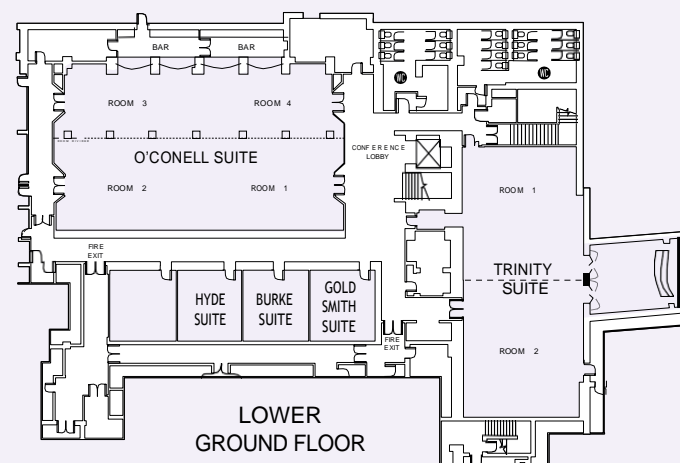

MEETINGS & EVENTS

10,731 sqft – 997 sqm

9 meeting and event rooms

Up to 300 people

Business center

RIU

PLAZA

HOTEL RIU PLAZA THE GRESHAM DUBLIN

IRELAND · DUBLIN

LOWER GROUND FLOOR

TRINITY
O'CONNELL
GOLDSMITH SUITE
BURKE
HYDE

ROOM FIRST FLOOR

THE BALLROOM
SWIFT ROOM

RIU HOTELS & RESORTS

ROOM LOWER GROUND FLOOR	Area m ² (ft ²)	Width m (ft)	Length m (ft)	Height m (ft)	Theate	Classroom	U Shape	Banquet	Cocktail
TRINITY SUITE	181 (1948)	21.6 (233)	8.4 (90)	2.74 (29)	180	70	40	110	160
TRINITY ROOM 1	91 (980)	10.8 (116)	8.4 (90)	2.74 (29)	80	30	30	50	60
TRINITY ROOM 2	92 (980)	10.8 (116)	8.4 (90)	2.74 (29)	80	30	30	50	60
O'CONNELL SUITE	289 (3111)	13.5 (145)	21.4 (230)	2.74 (29)	180	70	40	130	200
O'CONNELL ROOM 1	182 (1959)	8.5 (92)	21.4 (230)	2.74 (29)	80	30	30	50	60
O'CONNELL ROOM 4	108 (1163)	5 (54)	21.4 (230)	2.74 (29)	80	30	30	50	60
GOLDSMITH SUITE	24 (258)	4.57 (49)	5.18 (56)	2.74 (29)	20	12	12	N/A	N/A
BURKE ROOM	24 (258)	4.57 (49)	5.18 (56)	2.74 (29)	20	12	12	N/A	N/A
HYDE ROOM	24 (258)	4.57 (49)	5.18 (56)	2.74 (29)	20	12	12	N/A	N/A

ROOM FIRST FLOOR	Area m ² (ft ²)	Width m (ft)	Length m (ft)	Height m (p)	Theater	Classroom	U-Shape	Banquet	Cocktail
THE BALLROOM	320 (3445)	13.9 (150)	23 (248)	4 (43)	260	150	60	180	300
SWIFT ROOM	91 (980)	8.53 (92)	11 (118)	2.74 (29)	80	40	30	50	60