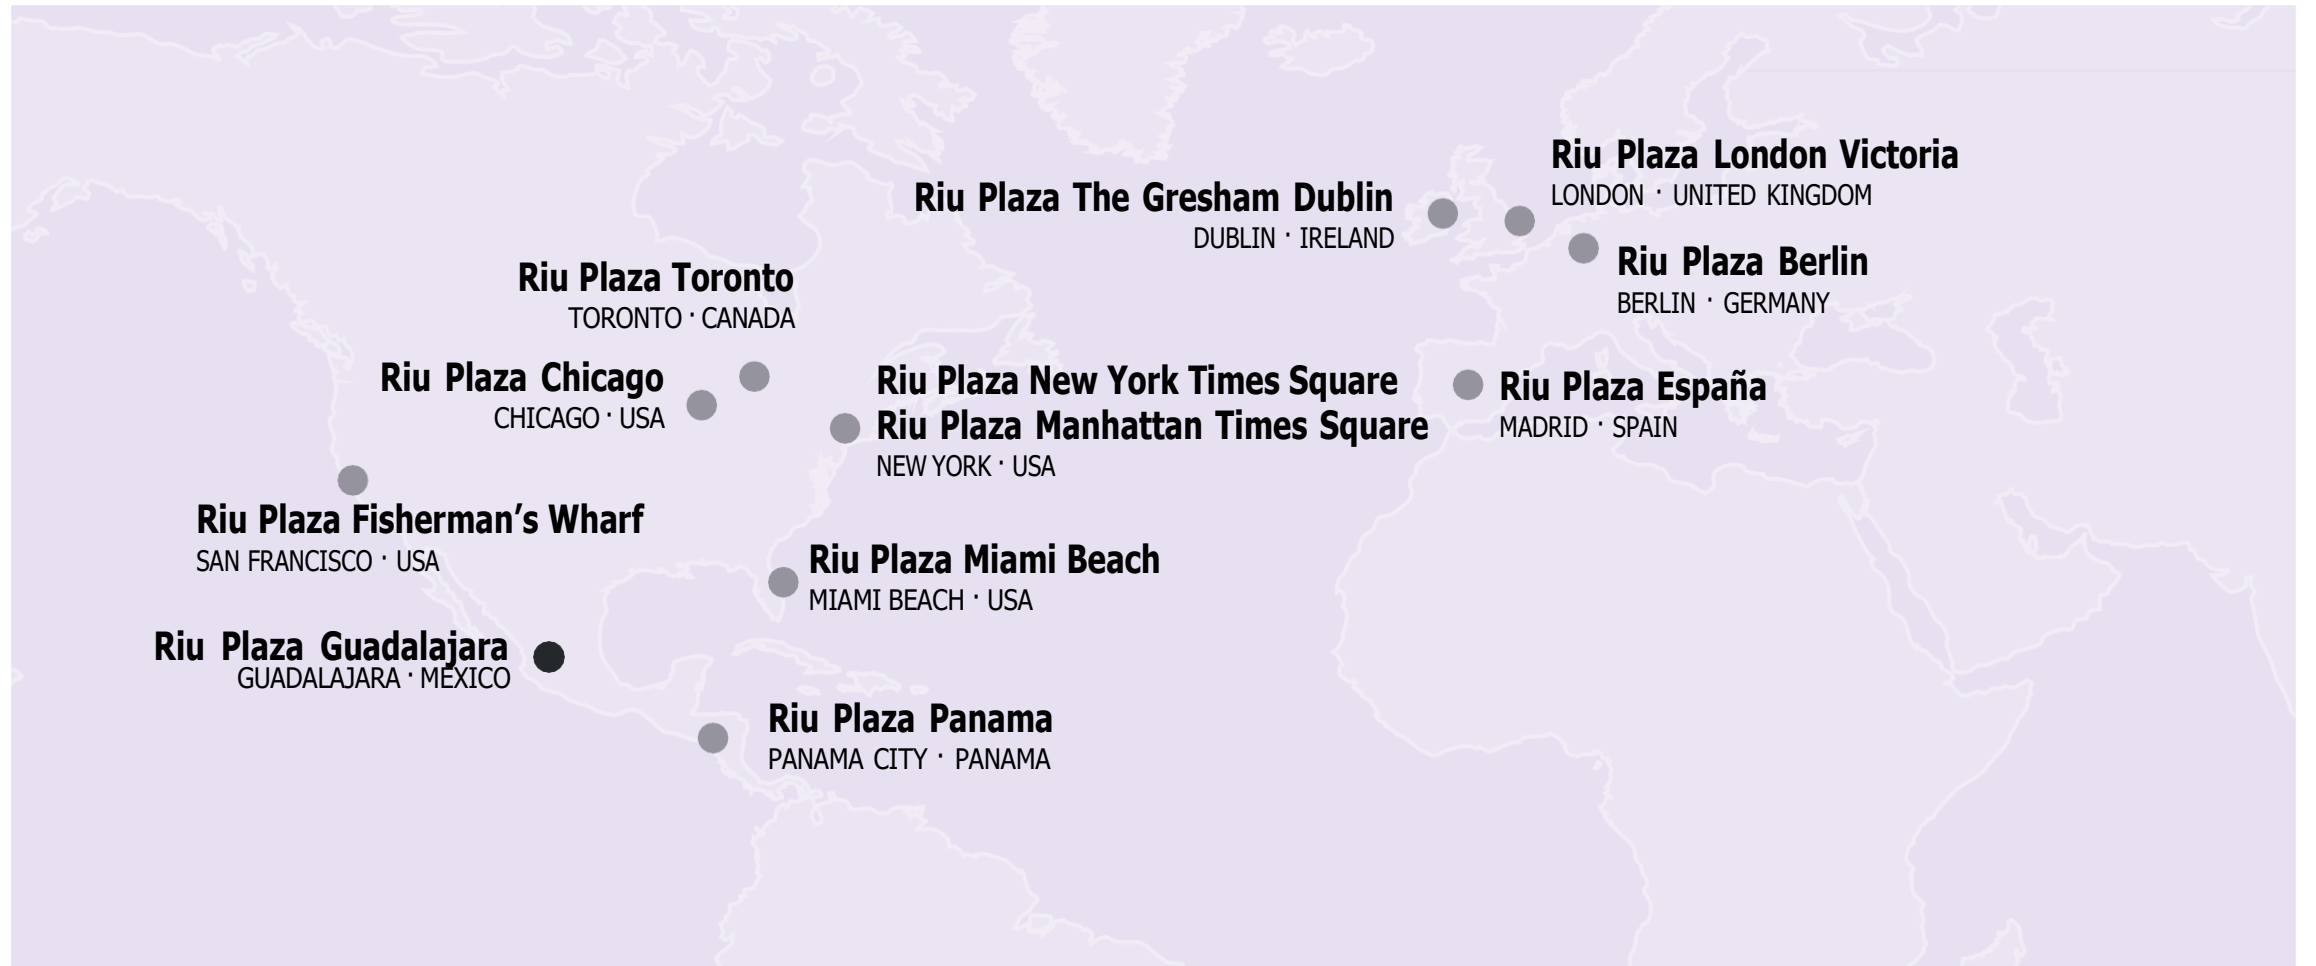

RIU

PLAZA

HOTELS THAT EMBRACE THE CITY

RIU PLAZA

Stay in the heart
of the city and the city
will stay in your heart

Our hotels were designed to
offer an unforgettable travel
experience.

Enjoy the modern and carefully
designed facilities and
excellent location in the heart
of each city.

IRELAND · DUBLIN

23 Upper O'Connell Street, Dublin 1, Ireland, D01 C3W7

0.6 miles from Trinity College
0.6 miles from Temple Bar
7 miles from Dublin Airport

RIU

PLAZA

HOTEL RIU PLAZA THE GRESHAM DUBLIN

IRELAND · DUBLIN

IRELAND · DUBLIN

CELEBRITIES WHO STAYED WITH US IN THE PAST

RIU

PLAZA

HOTEL RIU PLAZA THE GRESHAM DUBLIN

IRELAND · DUBLIN

PLACES OF INTEREST IN DUBLIN

Liffey river

Aviva stadium

Temple Bar

Guinness Storehouse

Trinity College
Picadilly Circus

Convention Center

RIU
PLAZA