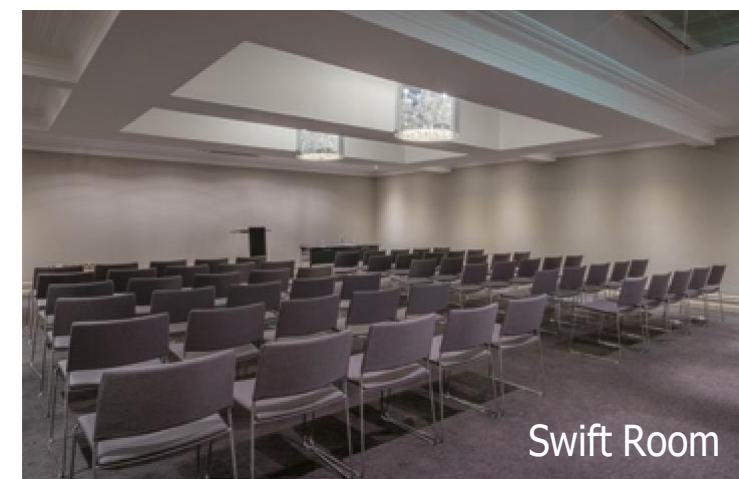

RIU

PLAZA

HOTEL RIU PLAZA THE GRESHAM DUBLIN

IRELAND · DUBLIN

LOWER GROUND FLOOR

TRINITY
O'CONNELL
GOLDSMITH SUITE
BURKE
HYDE

ROOM FIRST FLOOR

THE BALLROOM
SWIFT ROOM

RIU HOTELS & RESORTS