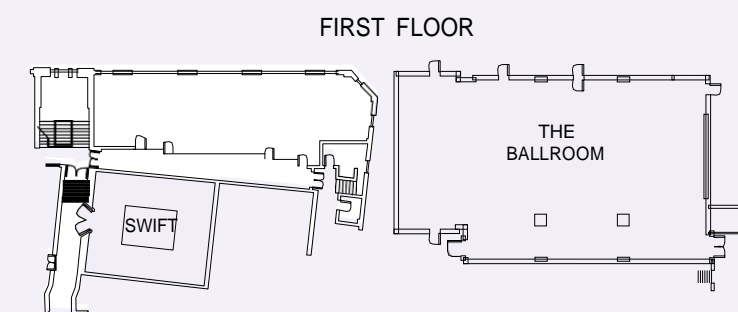

IRELAND · DUBLIN

LOWER GROUND FLOOR

TRINITY
O'CONNELL
GOLDSMITH SUITE
BURKE
HYDE

ROOM FIRST FLOOR

THE BALLROOM
SWIFT ROOM

RIU HOTELS & RESORTS

ROOM LOWER GROUND FLOOR	Area m ² (ft ²)	Width m (ft)	Length m (ft)	Height m (ft)	Theate	Classroom	U Shape	Banquet	Cocktail
TRINITY SUITE	181 (1948)	21.6 (233)	8.4 (90)	2.74 (29)	180	70	40	110	160
TRINITY ROOM 1	91 (980)	10.8 (116)	8.4 (90)	2.74 (29)	80	30	30	50	60
TRINITY ROOM 2	92 (980)	10.8 (116)	8.4 (90)	2.74 (29)	80	30	30	50	60
O'CONNELL SUITE	289 (3111)	13.5 (145)	21.4 (230)	2.74 (29)	180	70	40	130	200
O'CONNELL ROOM 1	182 (1959)	8.5 (92)	21.4 (230)	2.74 (29)	80	30	30	50	60
O'CONNELL ROOM 4	108 (1163)	5 (54)	21.4 (230)	2.74 (29)	80	30	30	50	60
GOLDSMITH SUITE	24 (258)	4.57 (49)	5.18 (56)	2.74 (29)	20	12	12	N/A	N/A
BURKE ROOM	24 (258)	4.57 (49)	5.18 (56)	2.74 (29)	20	12	12	N/A	N/A
HYDE ROOM	24 (258)	4.57 (49)	5.18 (56)	2.74 (29)	20	12	12	N/A	N/A

ROOM FIRST FLOOR	Area m ² (ft ²)	Width m (ft)	Length m (ft)	Height m (p)	Theater	Classroom	U-Shape	Banquet	Cocktail
THE BALLROOM	320 (3445)	13.9 (150)	23 (248)	4 (43)	260	150	60	180	300
SWIFT ROOM	91 (980)	8.53 (92)	11 (118)	2.74 (29)	80	40	30	50	60